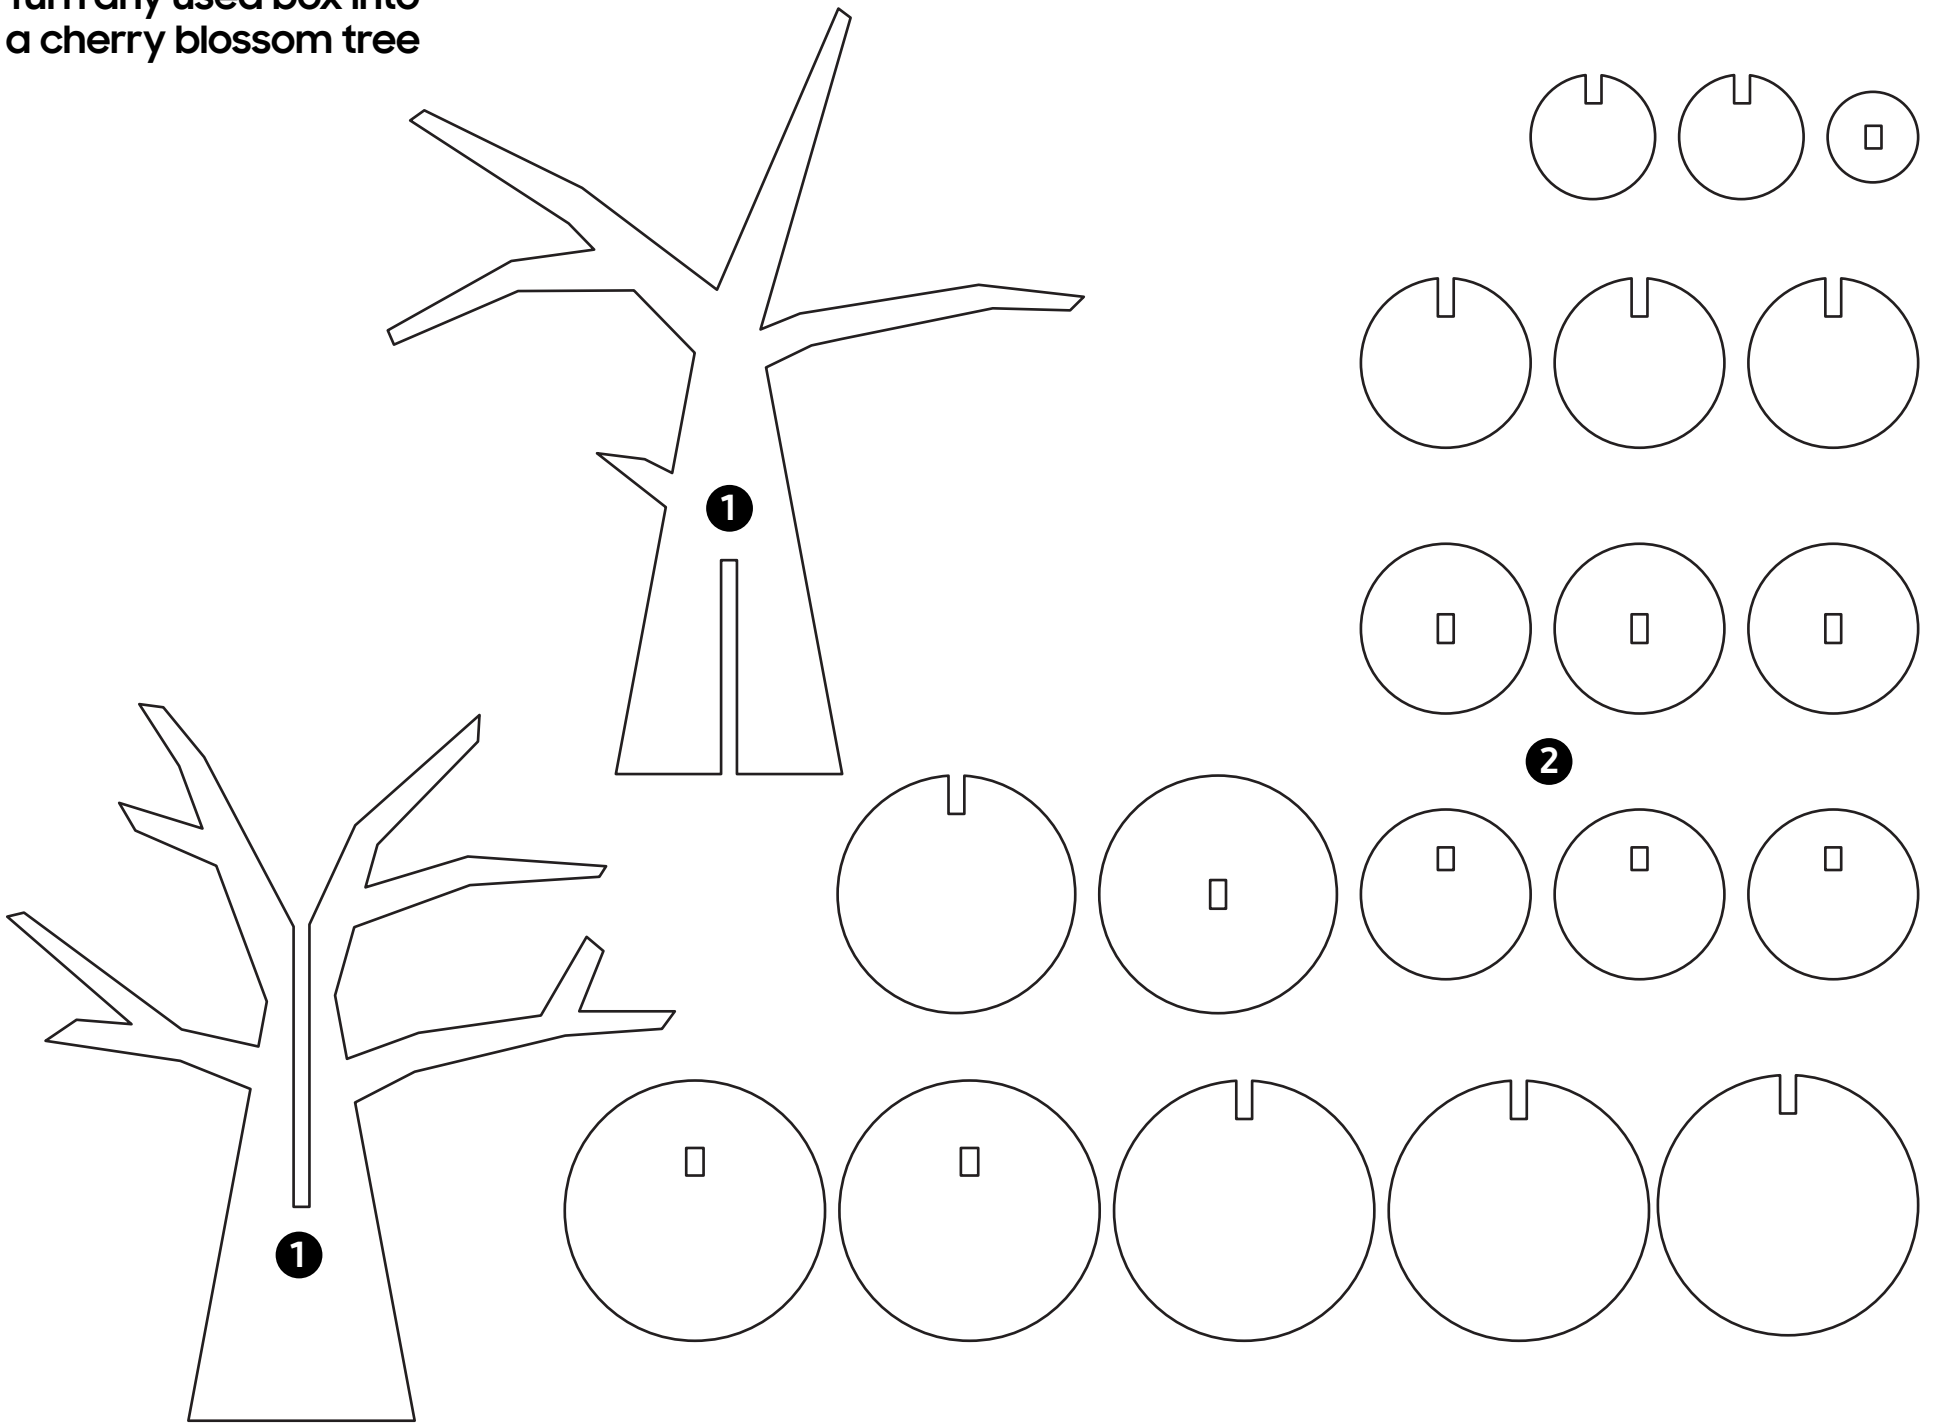

# Small World

---

## Cherry Blossom Tree 5/6

Turn any used box into  
a cherry blossom tree

Slip together the trunk.

Mix and match to create  
your own unique tree.

Add some color to it.

Turn any used box into  
a cherry blossom tree

Turn any used box into  
a cherry blossom tree

Turn any used box into  
a cherry blossom tree

# Create your Small World

Find more Small World design blueprints at [TheSmallWorldCollection.com](http://TheSmallWorldCollection.com)

**Bird**

**Panda**

**Octopus**

**Windmill**

**Cherry Blossom Tree**

**Whale**