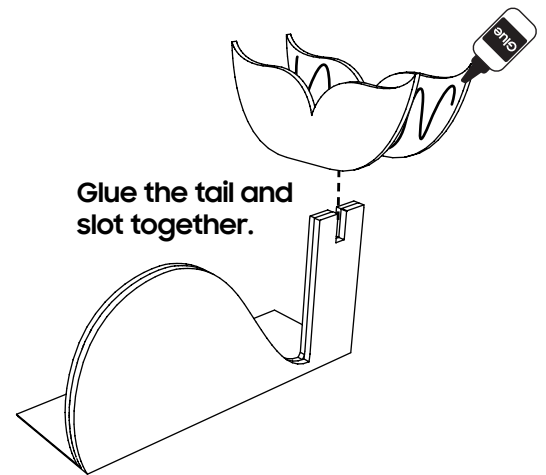

# Turn any used box into a whale

1

Glue the whale body together.

2

Glue the tail and slot together.

3

Glue the spout.

4

Ready to go for a swim.

Turn any used box  
into a whale