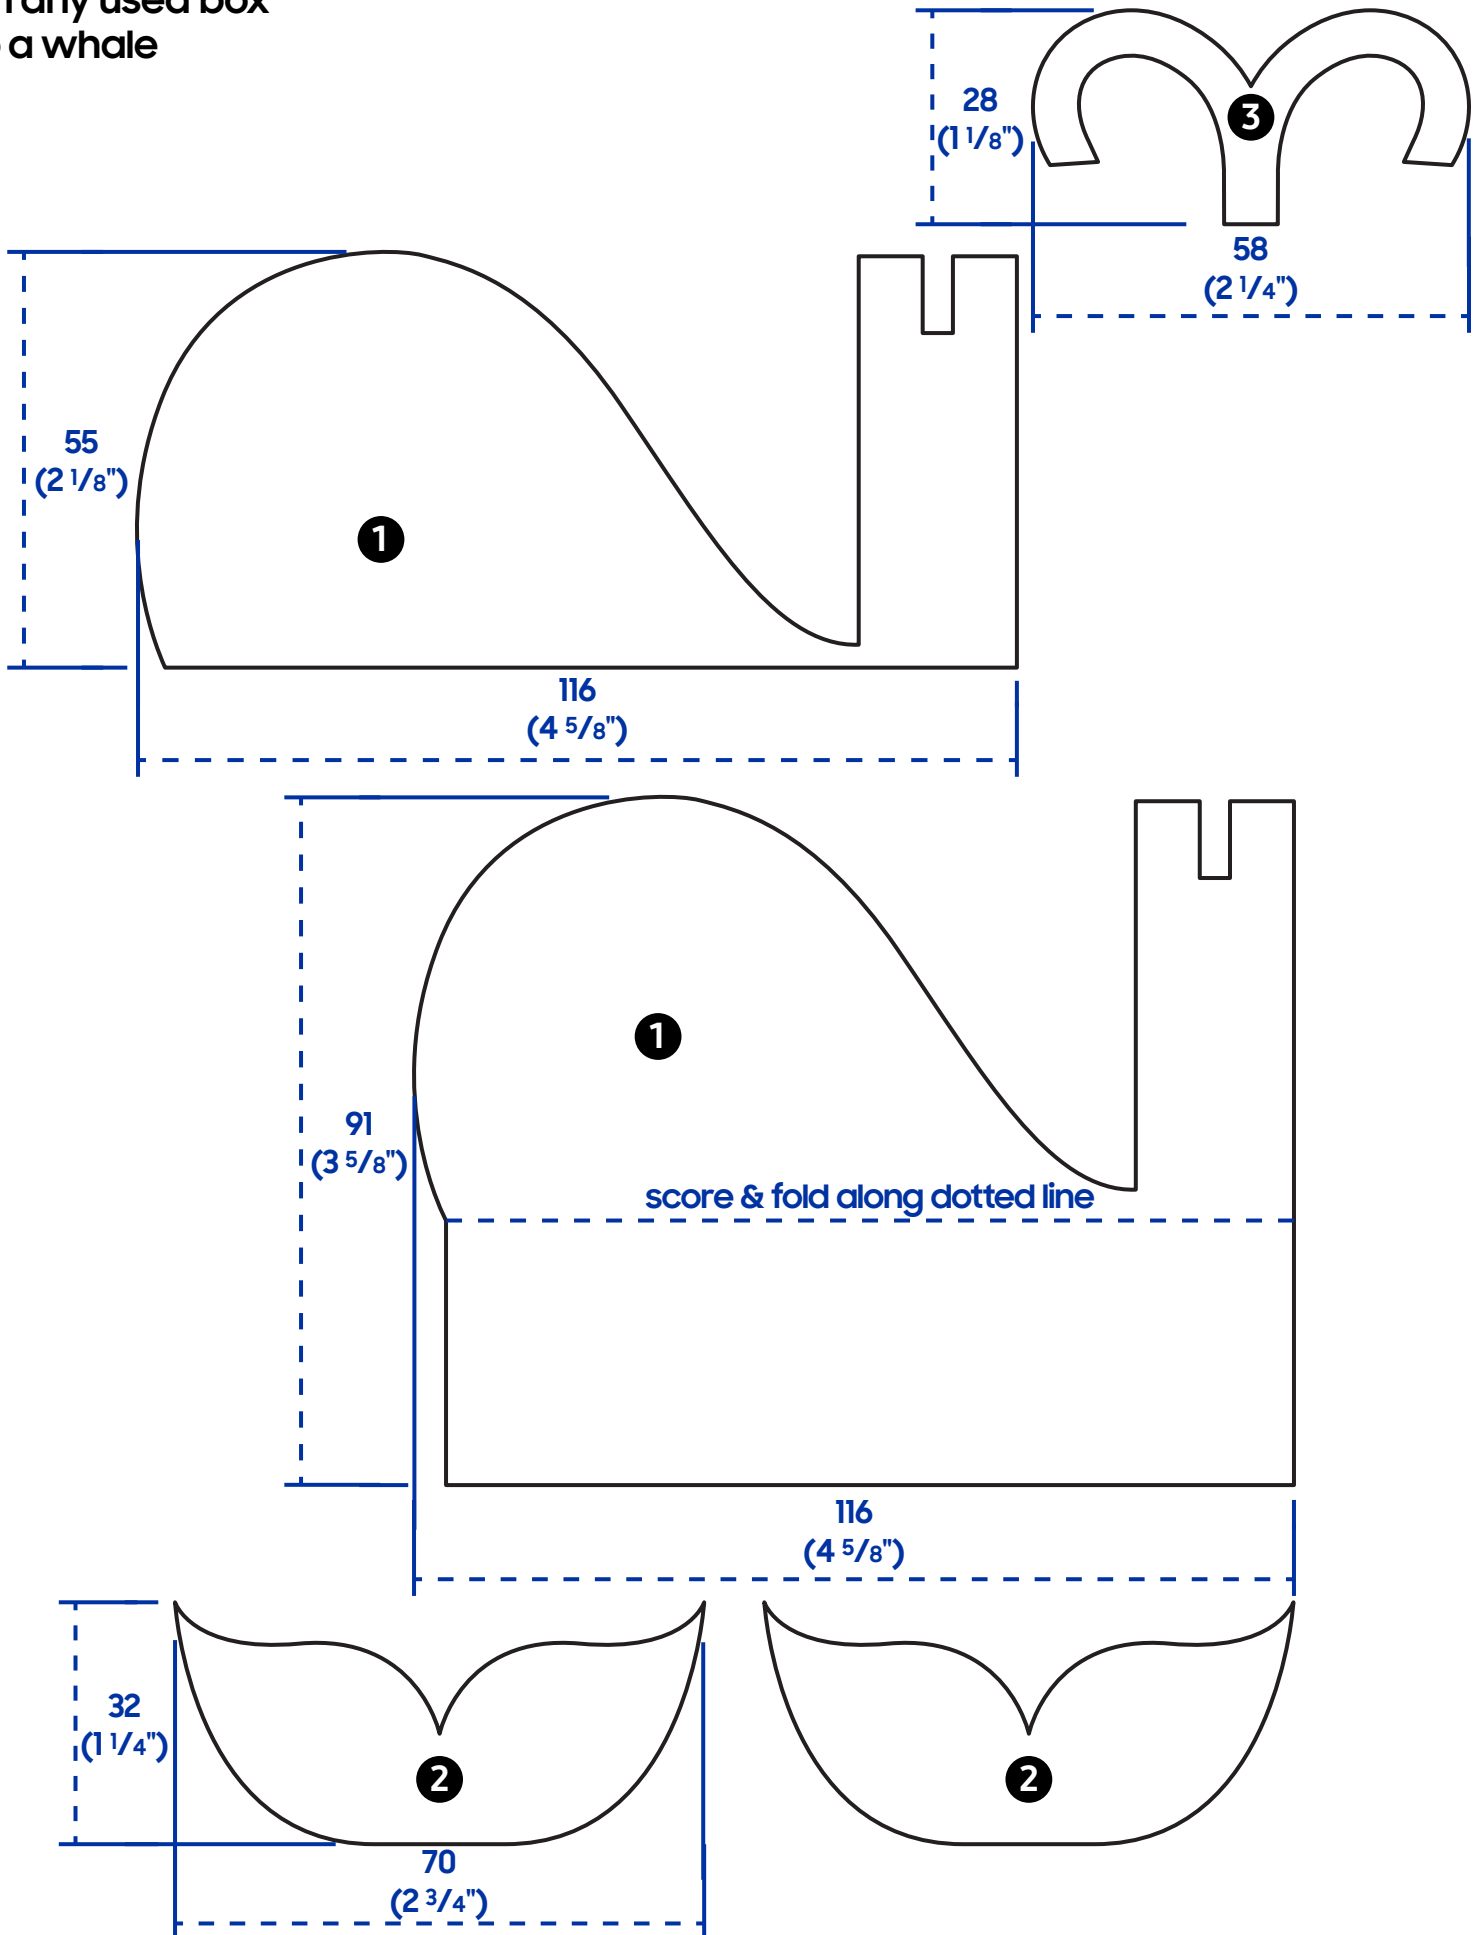

Turn any used box
into a whale