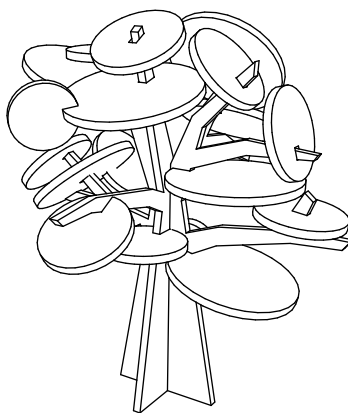

# Turn any used box into a whale

1

Glue the whale body together.

2

Glue the tail and slot together.

3

Glue the spout.

4

Ready to go for a swim.

Turn any used box  
into a whale

# Create your Small World

Find more Small World design blueprints at [TheSmallWorldCollection.com](http://TheSmallWorldCollection.com)

**Bird**

**Panda**

**Octopus**

**Windmill**

**Cherry Blossom Tree**

**Whale**